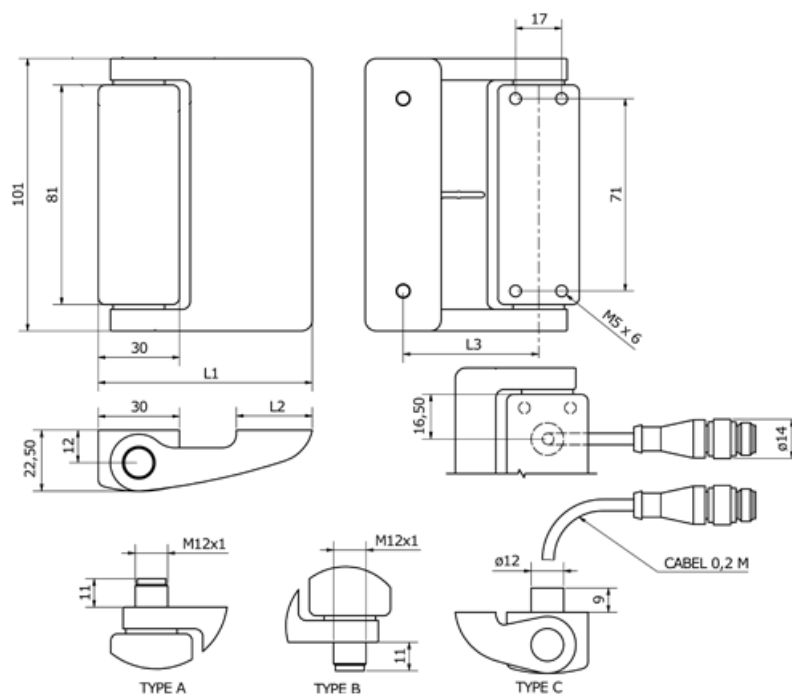

Article number: 201581039

Description: E+G hinge with safetyswitch GN 139.1-49-101-A
Zinc die casting, silver metallic coated/1.4305

Measures

L1 = 49

L2 = 15

L3 = 27